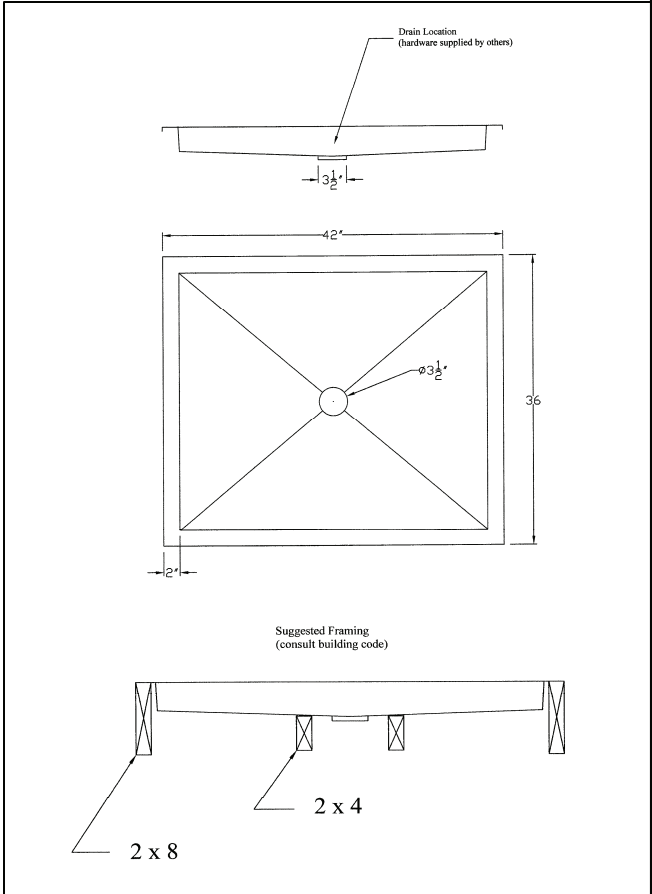

# Baptistry Drip Landing

Drip Landings are built into the floor at the top of the baptistry steps. It is a location for the candidate to remove their baptismal garment to reduce tracking water through the church.

Available in 4 colors: *Aqua*  
—*Blue*—*White*—*Beige*

Each unit has a slip resistant surface. Water is channeled to a center drain position. (supplied by others)

May be plumbed directly into baptistry drain