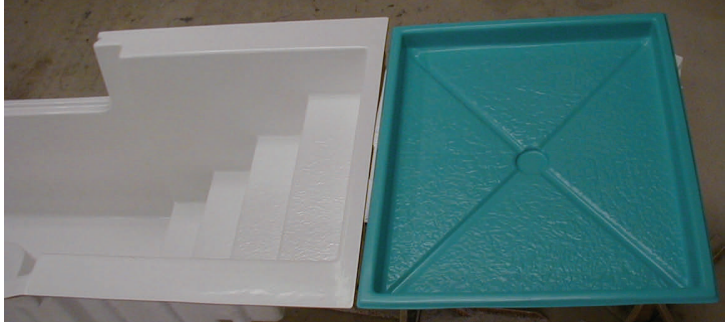

# Baptistry Drip Landing

Drip Landings are built into the floor at the top of the baptistry steps. It is a location for the candidate to remove their baptismal garment to reduce tracking water through the church.

Available in 4 colors: *Aqua*  
—*Blue*—*White*—*Beige*

Each unit has a slip resistant surface. Water is channeled to a center drain position. (supplied by others)

May be plumbed directly into baptistry drain