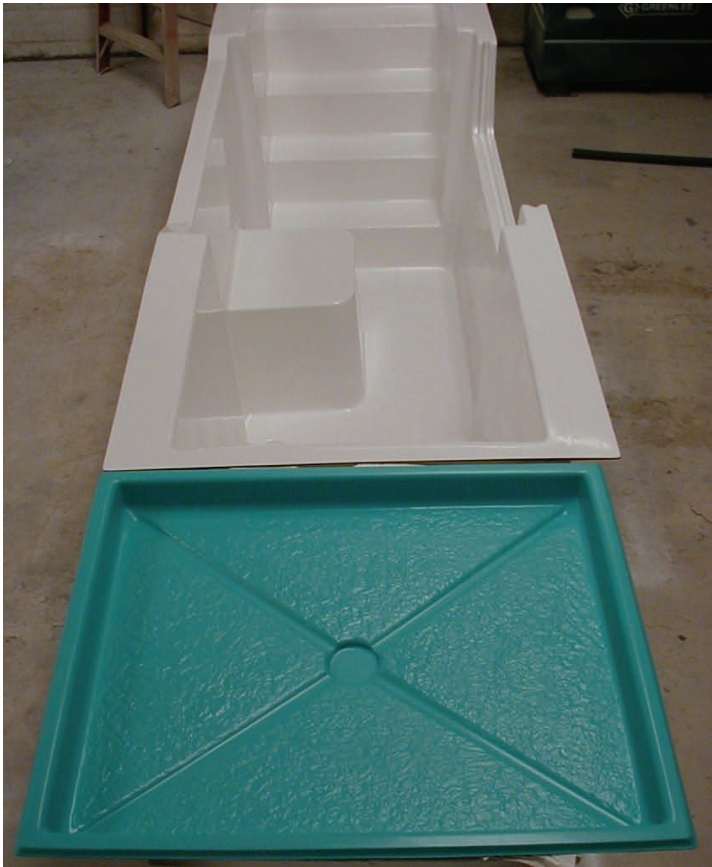

# Baptistry Drip Landing

Drip Landings are built into the floor at the top of the baptistry steps. It is a location for the candidate to remove their baptismal garment to reduce tracking water through the church.

Available in 4 colors: *Aqua*  
—*Blue*—*White*—*Beige*

Each unit has a slip resistant surface. Water is channeled to a center drain position. (supplied by others)

May be plumbed directly into baptistry drain