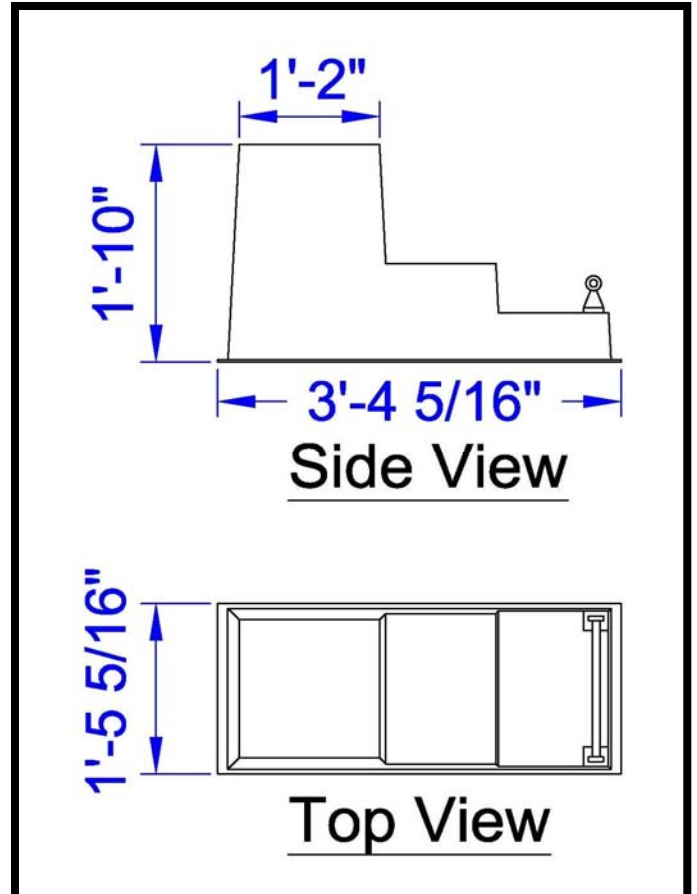

Available in 4 colors:

Aqua

Blue

Cream

White

PIEDMONT
COMPOSITES & TOOLING