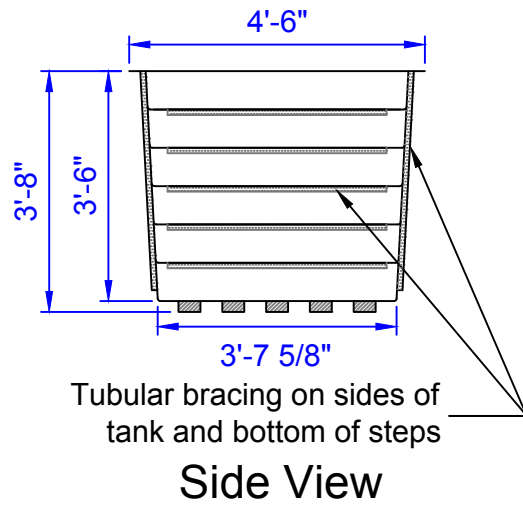

Available Colors

- Blue
- White
- Aqua
- Beige

Note: Color samples available at customers request

33 Lewittes Rd.
Taylorsville, NC 28681
Phone: 828-632-8883
Fax: 828-632-5585
www.piedmontcomposites.com

BAPTISTERY

Model :

3-DE

Scale:
SCALE
Drawn by:
TJD/MDL/JEM
Created On
8/16/02
Updated On
03/27/19