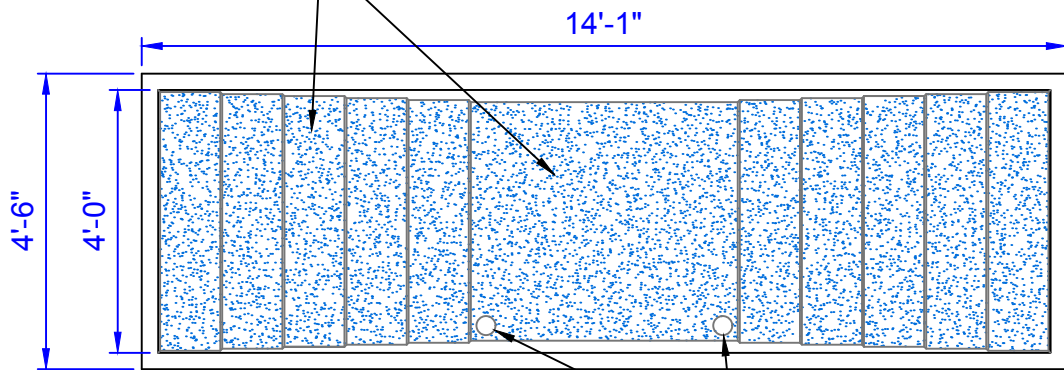

Slip resistant surface on steps and bottom of tank

**Baptistery Data**

- Overall Width = 4'-6"
- Overall Length = 14'-1"
- Overall Height = 3'-8"
- Overall Depth = 3'-6"
- Unit Weight = 350 lbs.
- Water Capacity = 970 Gallons
- Recommended Heater:  
PBH 11000 Heater System
- Optional Heater:  
PBH 5500 Heater System

**BAPTISTERY**

Model :

**3-DE**

Scale:  
**SCALE**  
Drawn by:  
TJD/MDL/JEM  
Created On  
8/16/02  
Updated On  
03/27/19