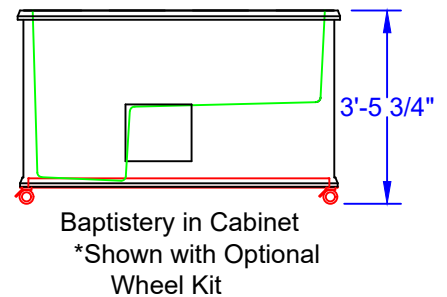

Fiberglass Tub Only View

Cabinet View

Baptistry Data
 Overall Width = 2'-6 1/2"
 Overall Length = 5'-6 3/4"
 Overall Height = 3'-1"
 Water Capacity = 100 Gallons
 Recommended Heater: PBH Mini

Available Baptistry Colors