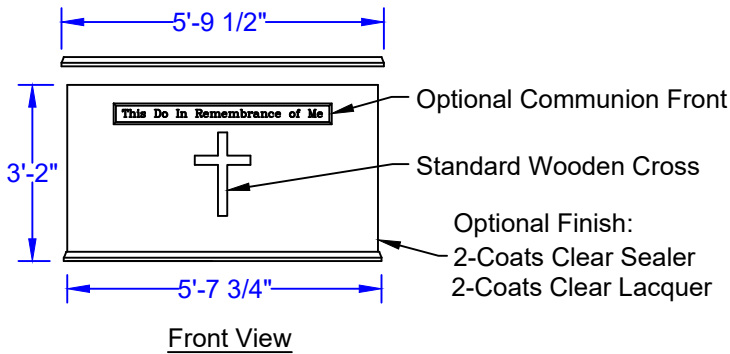

Fiberglass Tub Only View

Cabinet View

Baptistry Data
 Overall Width = 2'-6 1/2"
 Overall Length = 5'-6 3/4"
 Overall Height = 3'-1"
 Water Capacity = 100 Gallons
 Recommended Heater: PBH Mini

Available Baptistry Colors