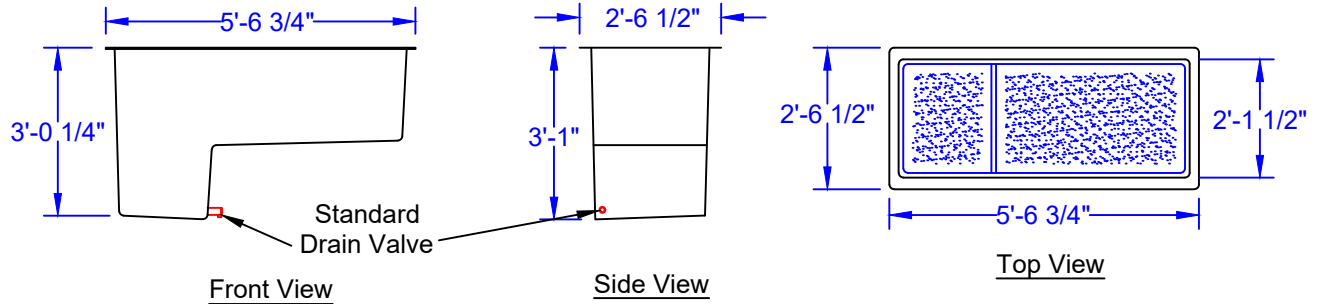

Fiberglass Tub Only View

Cabinet View

Baptistry Data
 Overall Width = 2'-6 1/2"
 Overall Length = 5'-6 3/4"
 Overall Height = 3'-1"
 Water Capacity = 100 Gallons
 Recommended Heater: PBH Mini

Available Baptistry Colors

Scale: SCALE
 Drawn by: TJD/JEM
 Created On: 8/16/02
 Updated On: 03/27/19