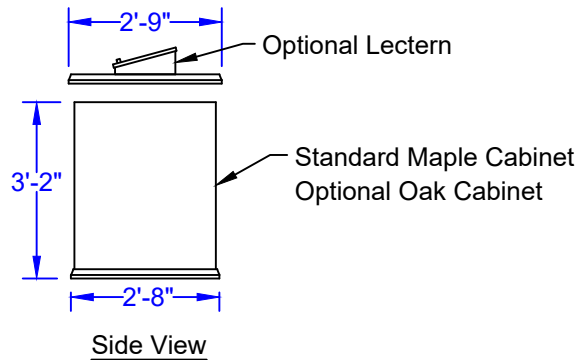

Fiberglass Tub Only View

Cabinet View

Baptistry Data
 Overall Width = 2'-6 1/2"
 Overall Length = 5'-6 3/4"
 Overall Height = 3'-1"
 Water Capacity = 100 Gallons
 Recommended Heater: PBH Mini

Available Baptistry Colors