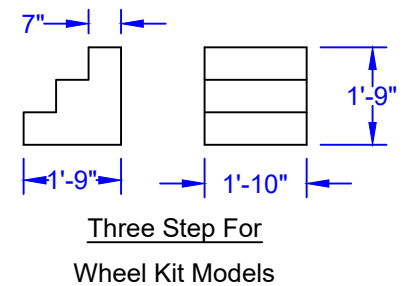

Baptistry Data
Overall Width = 2'-6 1/2"
Overall Length = 5'-6 3/4"
Overall Height = 3'-1"
Water Capacity = 100 Gallons
Recommended Heater: PBH Mini

Available Baptistry Colors

- Blue
- White
- Aqua
- Beige

Note: Color samples available at customers request