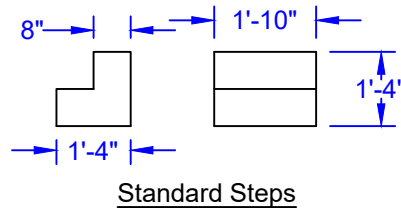

Baptistry Data
Overall Width = 2'-6 1/2"
Overall Length = 5'-6 3/4"
Overall Height = 3'-1"
Water Capacity = 100 Gallons
Recommended Heater: PBH Mini

Available Baptistry Colors

- Blue
- White
- Aqua
- Beige

Note: Color samples available at customers request