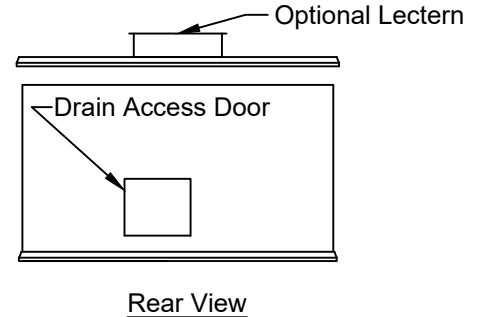

Fiberglass Tub Only View

Cabinet View

Baptistry Data
 Overall Width = 2'-6 1/2"
 Overall Length = 5'-6 3/4"
 Overall Height = 3'-1"
 Water Capacity = 100 Gallons
 Recommended Heater: PBH Mini

Available Baptistry Colors