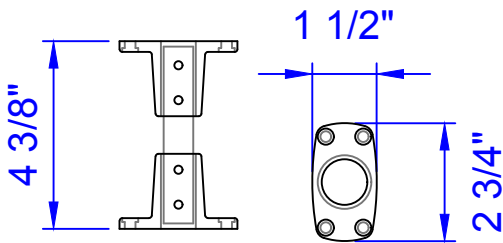

Side View

Top View

Wall Cross Mounting Bracket

Wall Cross Data
 Overall Width = 8'-7"
 Overall Length = 18'-0 3/4"
 Overall Height = 6 1/2"

Standard Color
 White

Premium Colors
 Gold
 Copper

Note: Color samples available at customers request

Available Options
 Factory Installed Backlighting

Front View

33 Lewittes Rd.
 Taylorsville, NC 28681
 Phone: 828-632-8883
 Fax: 828-632-5585
 www.piedmontcomposites.com

WALL-CROSS

Model :

18-S

Scale:
 N/A
 Drawn by:
 K.SHERRILL
 Created On
 -
 Updated On
 06/26/19