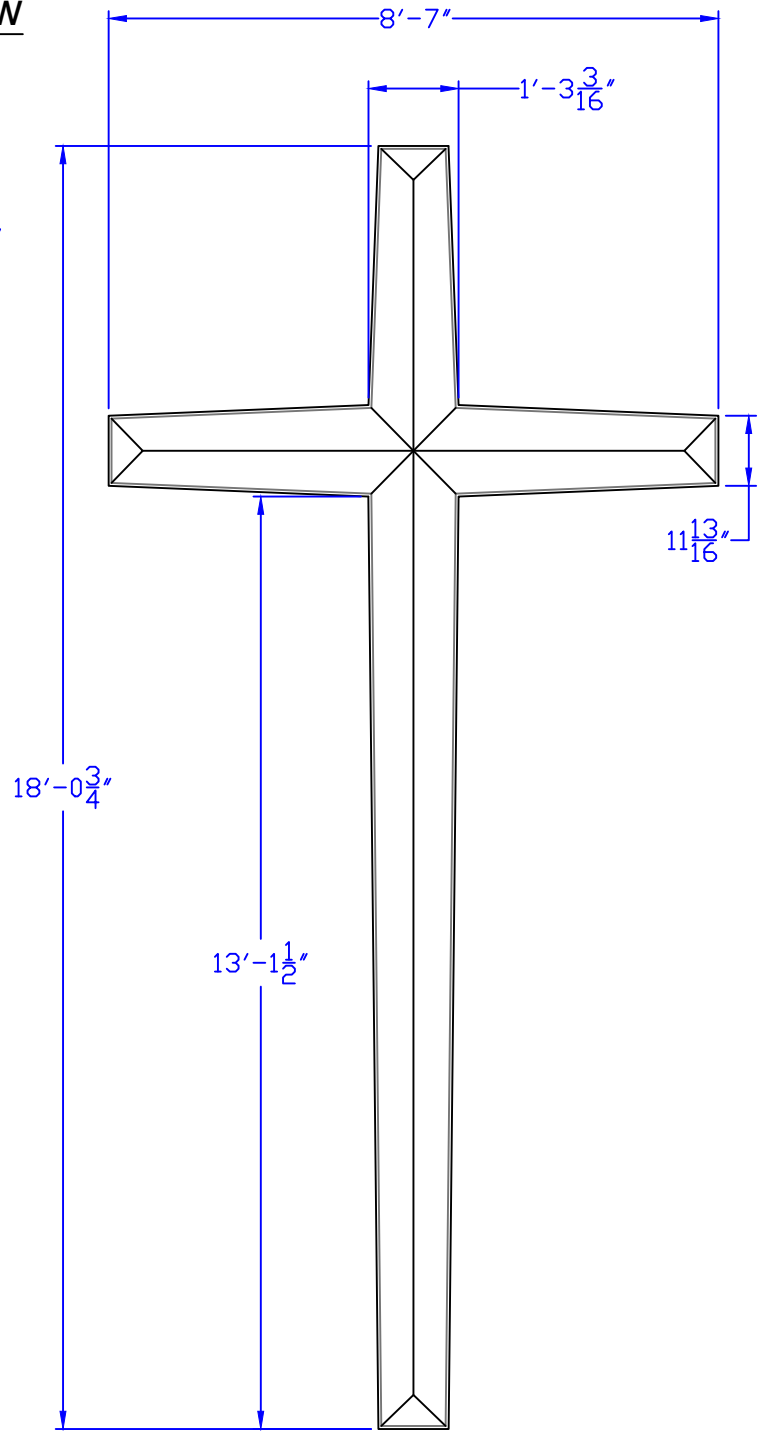

Side View

Top View

Wall Cross Mounting Bracket

Wall Cross Data
 Overall Width = 8'-7"
 Overall Length = 18'-0 3/4"
 Overall Height = 6 1/2"

Standard Color
 White

Premium Colors
 Gold
 Copper

Note: Color samples available at customers request

Available Options
 Factory Installed Backlighting

Front View

33 Lewittes Rd.
 Taylorsville, NC 28681
 Phone: 828-632-8883
 Fax: 828-632-5585
 www.piedmontcomposites.com

WALL-CROSS

Model :

18-S

Scale:
 N/A
 Drawn by:
 K.SHERRILL
 Created On
 -
 Updated On
 06/26/19