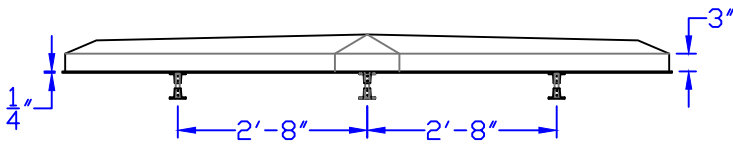

Side View

Top View

Wall Cross Mounting Bracket

Wall Cross Data
 Overall Width = 8'-7"
 Overall Length = 18'-0 3/4"
 Overall Height = 6 1/2"

Standard Color
 White

Premium Colors
 Gold
 Copper

Note: Color samples available at customers request