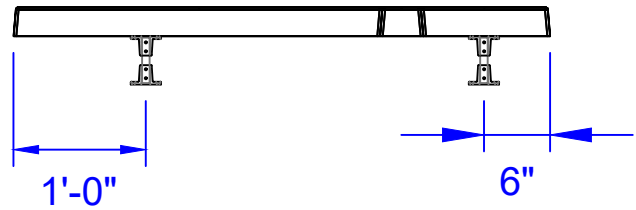

Top View

Side View

Wall Cross Mounting Bracket

Front View

Wall Cross Data
 Overall Width = 2'-3/4"
 Overall Length = 4'-3/4"
 Overall Height = 2 5/8"

Standard Color
 White

Premium Colors
 Gold
 Copper

Note: Color samples available at customers request