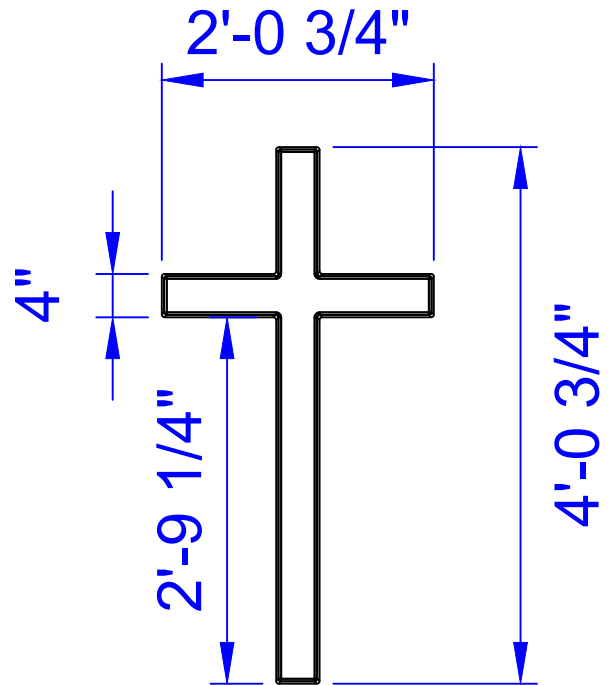

Top View

Side View

Wall Cross Mounting Bracket

Front View

Wall Cross Data
 Overall Width = 2'-3/4"
 Overall Length = 4'-3/4"
 Overall Height = 2 5/8"

Standard Color
 White

Premium Colors
 Gold
 Copper

Note: Color samples available at customers request

PIEDMONT
 COMPOSITES & TOOLING

33 Lewittes Rd.
 Taylorsville, NC 28681
 Phone: 828-632-8883
 Fax: 828-632-5585
www.piedmontcomposites.com

WALL-CROSS

Model :

4-C

Scale: N/A
 Drawn by: LWD
 Created On 6/18/2024
 Updated On -