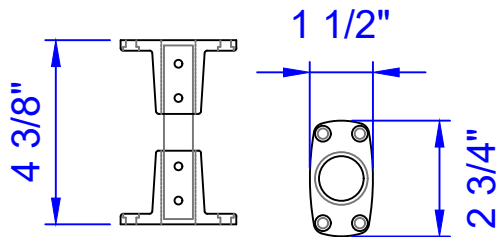

Top View

Side View

Wall Cross Mounting Bracket

Front View

Wall Cross Data
 Overall Width = 2'-3/4"
 Overall Length = 4'-3/4"
 Overall Height = 2 5/8"

Standard Color
 White

Premium Colors
 Gold
 Copper

Note: Color samples available at customers request

PIEDMONT
 COMPOSITES & TOOLING

33 Lewittes Rd.
 Taylorsville, NC 28681
 Phone: 828-632-8883
 Fax: 828-632-5585
www.piedmontcomposites.com

WALL-CROSS

Model :

4-C

Scale: N/A
 Drawn by: LWD
 Created On 6/18/2024
 Updated On -