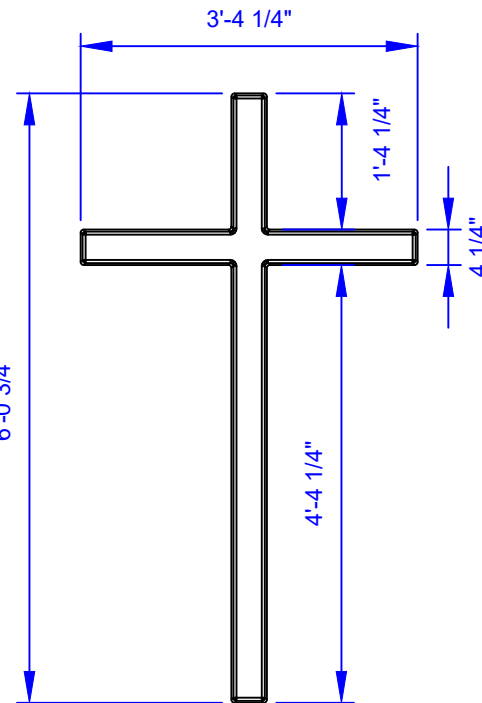

Top View

Side View

Wall Cross Mounting Bracket

Front View

Wall Cross Data  
 Overall Width = 3'-4 1/4"  
 Overall Length = 6'-3/4"  
 Overall Height = 3"  
Standard Color  
 White  
Premium Colors  
 Gold  
 Copper  
 Note: Color samples available at customers request  
Available Options  
 Factory Installed Backlighting

**PIEDMONT**  
 COMPOSITES & TOOLING

33 Lewittes Rd.  
 Taylorsville, NC 28681  
 Phone: 828-632-8883  
 Fax: 828-632-5585  
 www.piedmontcomposites.com

**WALL-CROSS**

Model :

**6-C**

Scale: N/A  
 Drawn by: LWD  
 Created On 6/25/2024  
 Updated On -