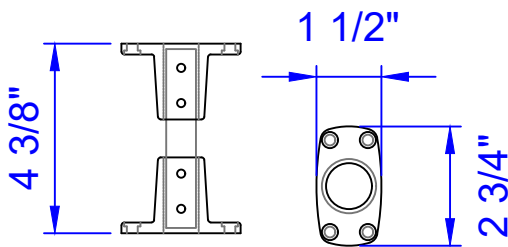

Top View

Side View

Wall Cross Mounting Bracket

Front View

Wall Cross Data  
 Overall Width = 3'-4 1/4"  
 Overall Length = 6'-3/4"  
 Overall Height = 3"  
Standard Color  
 White  
Premium Colors  
 Gold  
 Copper  
 Note: Color samples available at customers request  
Available Options  
 Factory Installed Backlighting